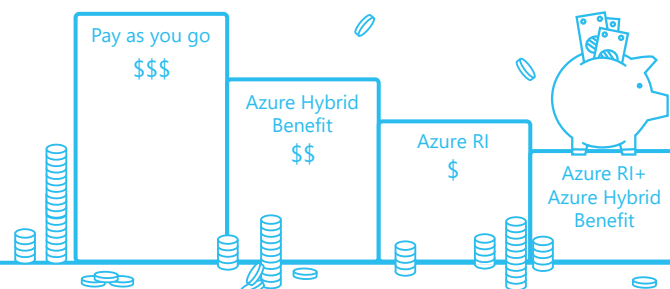

73%

reduction data center footprint Benefit

Modernize apps

Improve IT application management time by as much as

80%

On-Premises

Cost Savings

Up to

82%

with Azure RI+ Azure Hybrid Benefit

Intro

Take advantage of your current investments and IT skills in Microsoft technologies. Microsoft applications and Azure have been built to work better together with flexibility, high compatibility and hybrid capabilities. Run Windows Server, SQL Server, SharePoint, Dynamics and other Microsoft server software in Azure. Enjoy unparalleled cost savings, easily plan migrations, avoid complexity of multi-vendor support, and modernize your applications in the cloud from the leader you already trust.

Windows Server

Move to the cloud faster, achieve more, and save money with a growing collection of integrated services. It can provide you an end-to-end cloud-based infrastructure services (compute, database, storage, web, analytics, network, and mobile, among others) that make it easy to run business-critical enterprise applications in the cloud in a reliable way.