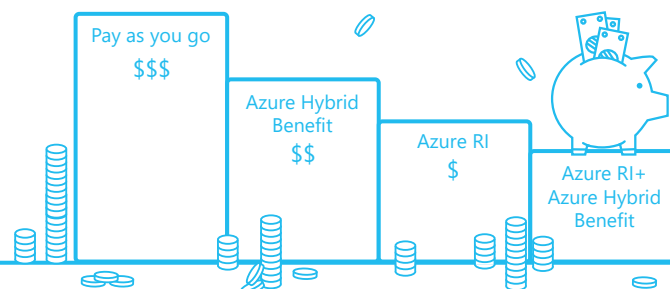

73%

reduction data center footprint Benefit

Modernize apps

Improve IT application management time by as much as

80%

On-Premises

Cost Savings

Up to

82%

with Azure RI+ Azure Hybrid Benefit

Intro

Take advantage of your current investments and IT skills in Microsoft technologies. Microsoft applications and Azure have been built to work better together with flexibility, high compatibility and hybrid capabilities. Run Windows Server, SQL Server, SharePoint, Dynamics and other Microsoft server software in Azure. Enjoy unparalleled cost savings, easily plan migrations, avoid complexity of multi-vendor support, and modernize your applications in the cloud from the leader you already trust.

Windows Server

Move to the cloud faster, achieve more, and save money with a growing collection of integrated services. It can provide you an end-to-end cloud-based infrastructure services (compute, database, storage, web, analytics, network, and mobile, among others) that make it easy to run business-critical enterprise applications in the cloud in a reliable way.